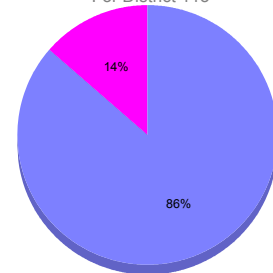

Goal, New, Dropped, Gain/Loss

Comparison of Membership Gain/Loss

Current Year Compared to the Previous Year

Gender Comparison 2010-2011

For District 113

Oct/Nov/Dec

■ Male ■ Female