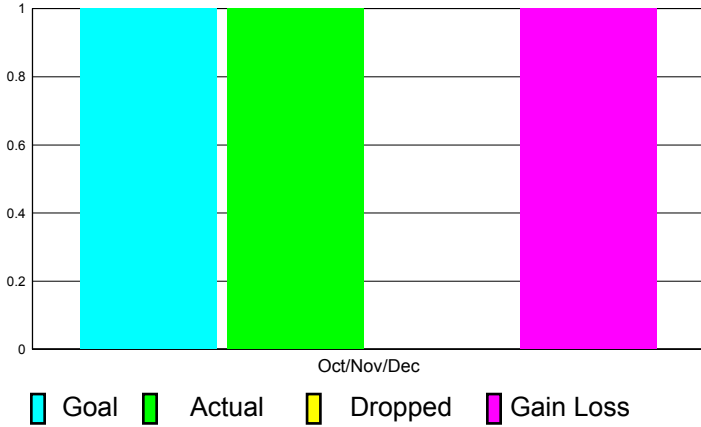

GMT Reports for District (or Undistricted) **District 113**

GMT: Heinrich K. Alles

Location: LUXEMBOURG

GMT CA: 4

CLUBS

Club Results
2011-2012

Clubs
2010-2011

Month	New Club Goal	Actual New Clubs	Actual Dropped Clubs	Gain/Loss of Clubs	Gain/Loss of Clubs
Oct/Nov/Dec	1	1	0	1	0
Totals	1	1	0	1	0

Club Results 2011-2012

Goal, New, Dropped, Gain/Loss

Comparison of Club Gain/Loss

Current Year Compared to the Previous Year

YTD Status Quo Clubs 2010-2011

Status Quo Clubs Compared to Status Quo Members

MEMBERSHIP