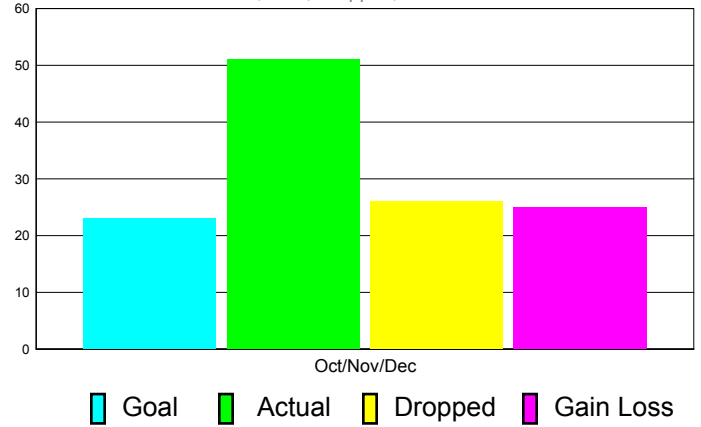

Membership Results 2011-2012

Goal, New, Dropped, Gain/Loss